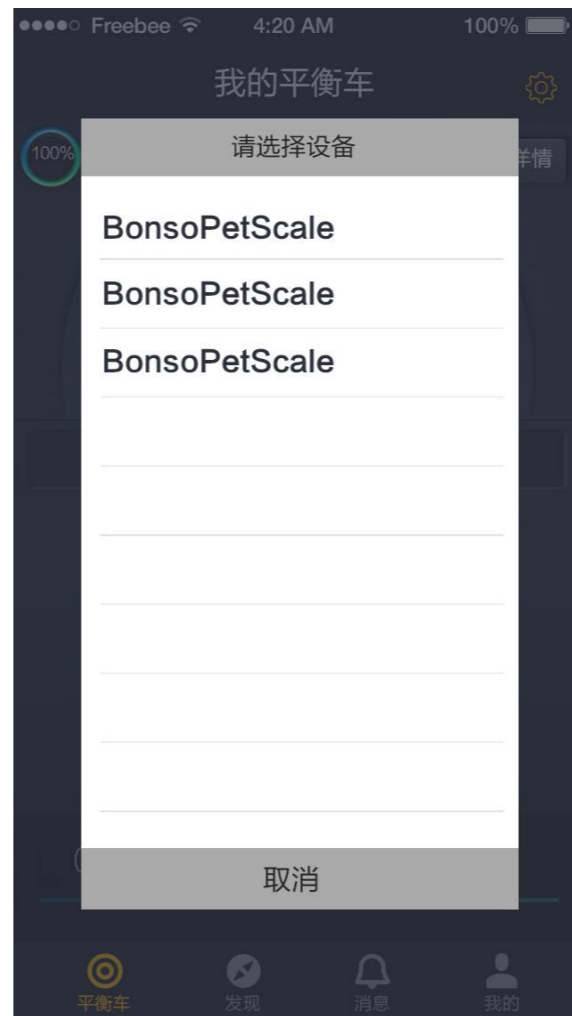

LOG IN TO REGISTER

Click the APP .After register you can log in the APP.

Control dimension

The first dimension is the controlling of the scooter ,after the access of bluetooth can you control the scooter though APP.