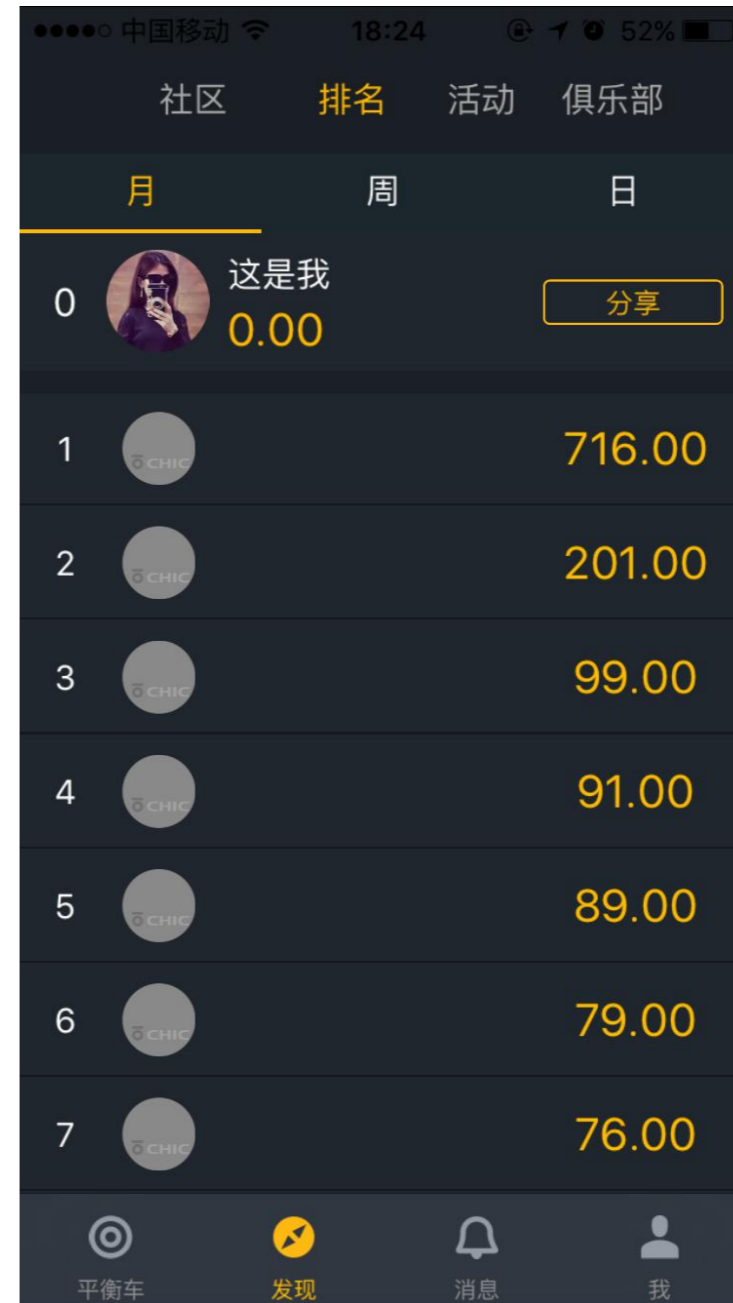

LOG IN TO REGISTER

Click the APP .After register you can log in the APP.

Control dimension

The first dimension is the controlling of the scooter ,after the access of bluetooth can you control the scooter though APP.

Main fuction :1. Speed 2. Conection status 3.Power off / on 4.unlock 5.Modes
6.Mile 7.Calories

Interaction (1)

The second dimension is “found” divided in to four module.

Community :sharing fresh things with your friends.

Club :there are many clubs in it.

Message /chatting

The third dimension is “message” divided in to two parts the one is notification and the other is chatting .

Personal center

The forth dimension is self center